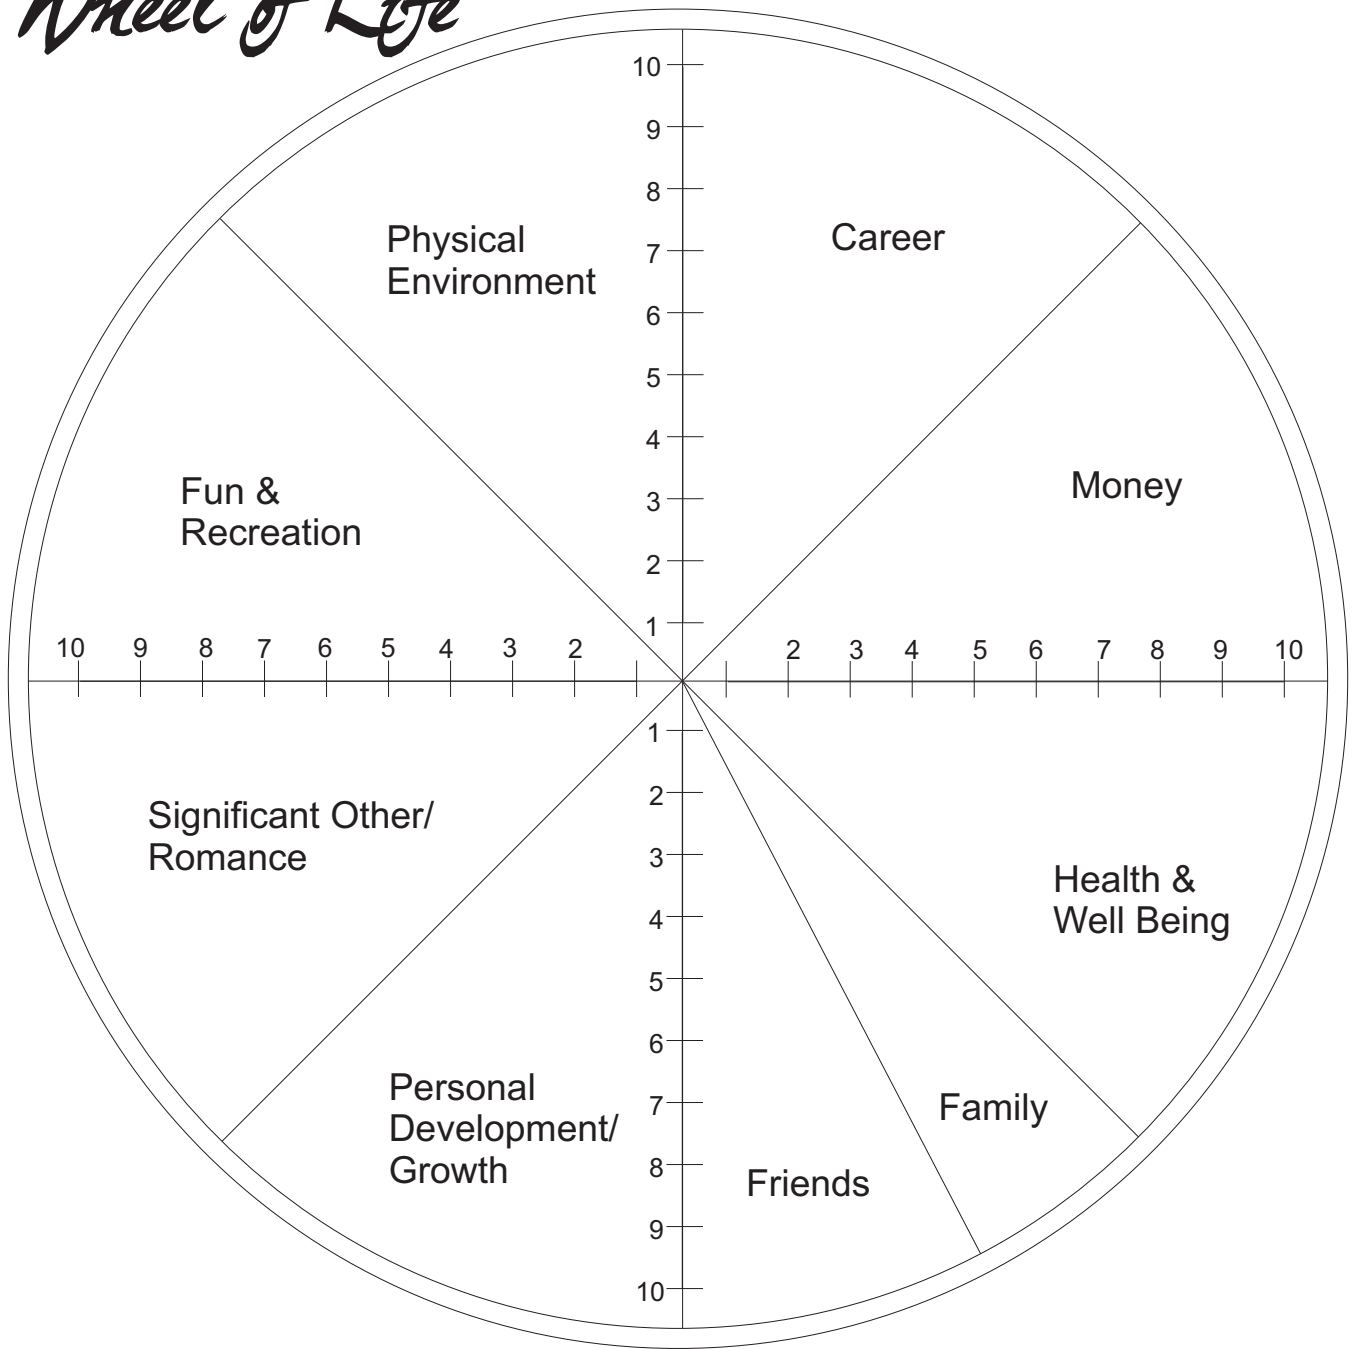

Wheel of Life

1

The purpose of this tool is to give you a visual representation of fulfillment and balance in your life. Rank your level of satisfaction by marking the number. Then draw a line connecting the numbers you marked and you create a new perimeter for the wheel. The closer you are to 10, the more fulfilled you are.